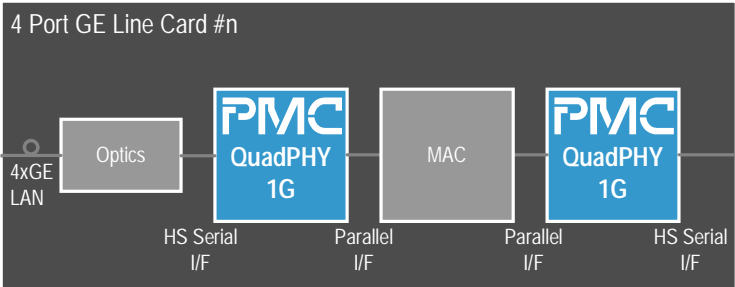

4 Port GE Line Card

⋮

4 x 1.25 Gb/s Serial Backplane Links