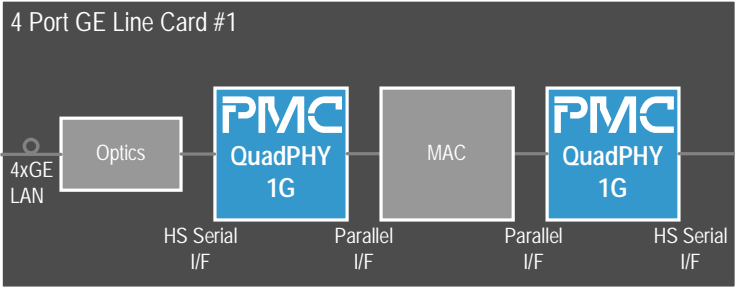

4 Port GE Line Card

⋮

4 x 1.25 Gb/s Serial Backplane Links